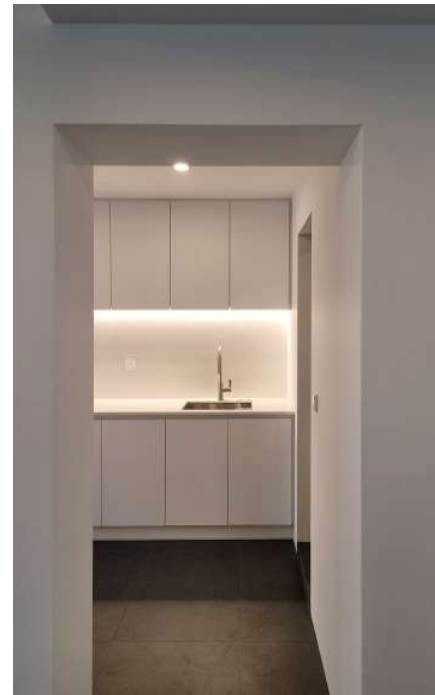

내수동 주거
인테리어 리모델링

Project Date
2021

Area(m²)
212.02

Client
Private Project

Facade	Room	Entrance
	Kitchen	Room

종로구 평창동
Good&Young 사무실

Project Date
2020

Area(m²)
67.06

Client
Good&Young

Shared Kitchen		co-Living space	Module
		Room	Library
Library	Entrance	Shared Kitchen	Shared Kitchen

신림동 사회주택
리모델링

Project Date
2018

Area(m²)
1,508.22

Client
쉐어원

창신아지트
공유 작업실 인테리어

Project Date
2018