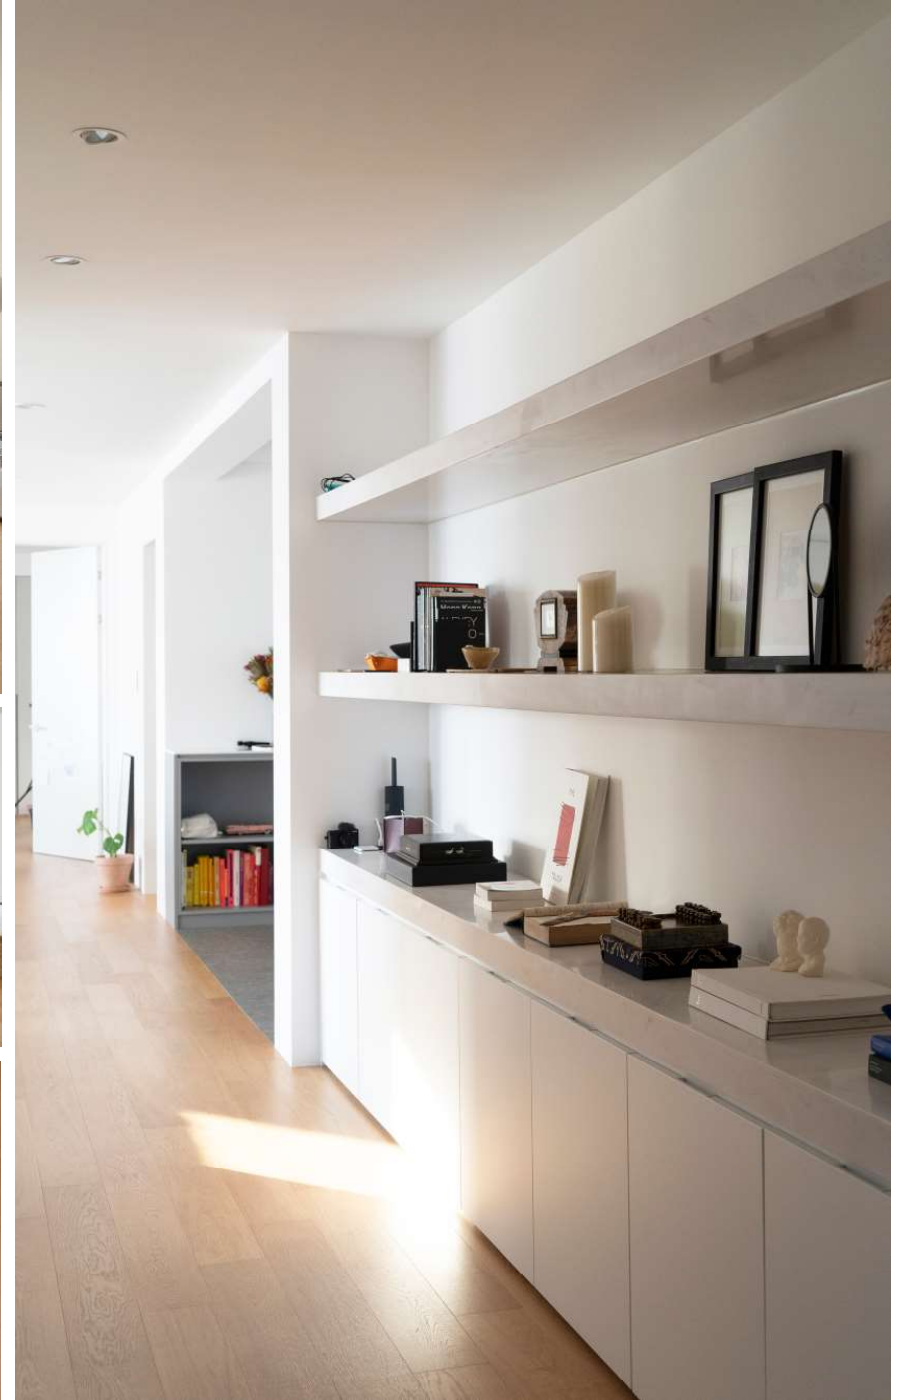

Living Room		Corridor
Kitchen	Master Room	
Kitchen & Dining	Bathroom	

내수동 주거
인테리어 리모델링

Project Date
2021

Area(m²)
212.02

Client
Private Project