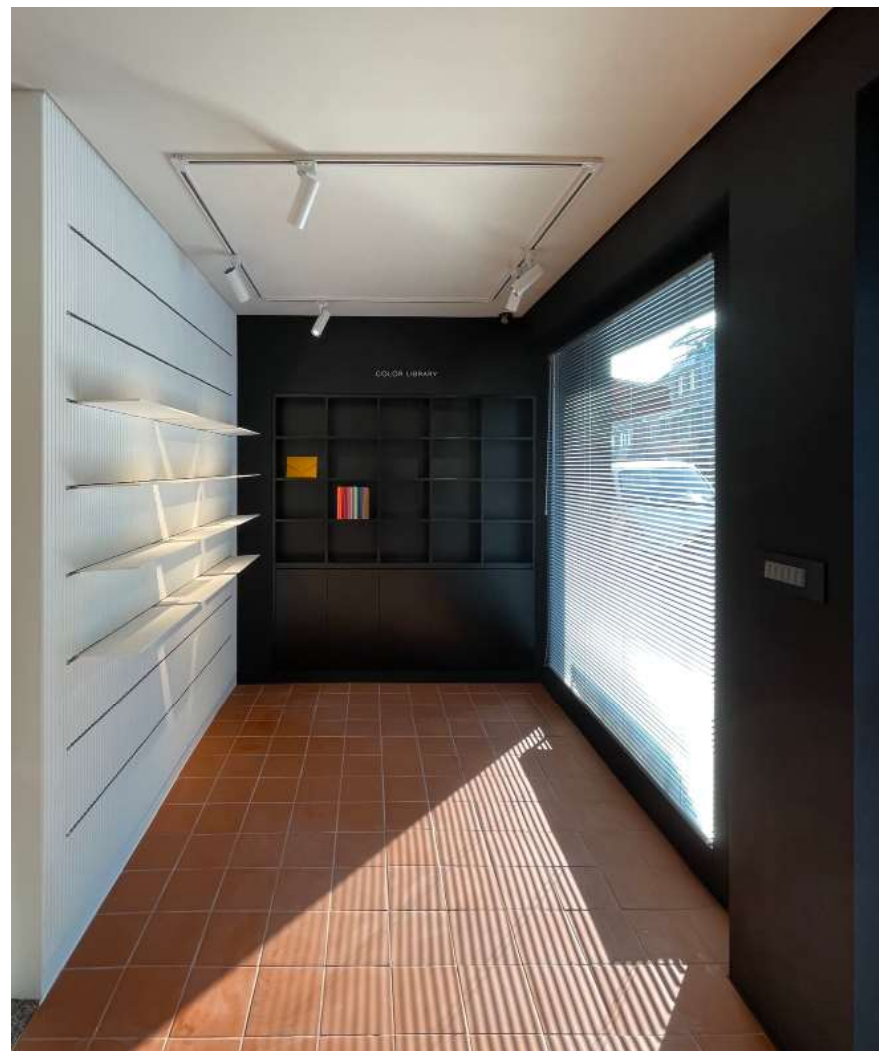

Area(m²)
188.75

Client
Arko 예술기록원

Facade	Shop	Wall Display	Color Library
Main Hall		View with window	

종로구 원서동
FIBRENO
쇼룸 인테리어

Project Date
2020

Area(m²)
55.42

Client
fibreno

Living Room		Corridor
Kitchen	Master Room	
Kitchen & Dining	Bathroom	